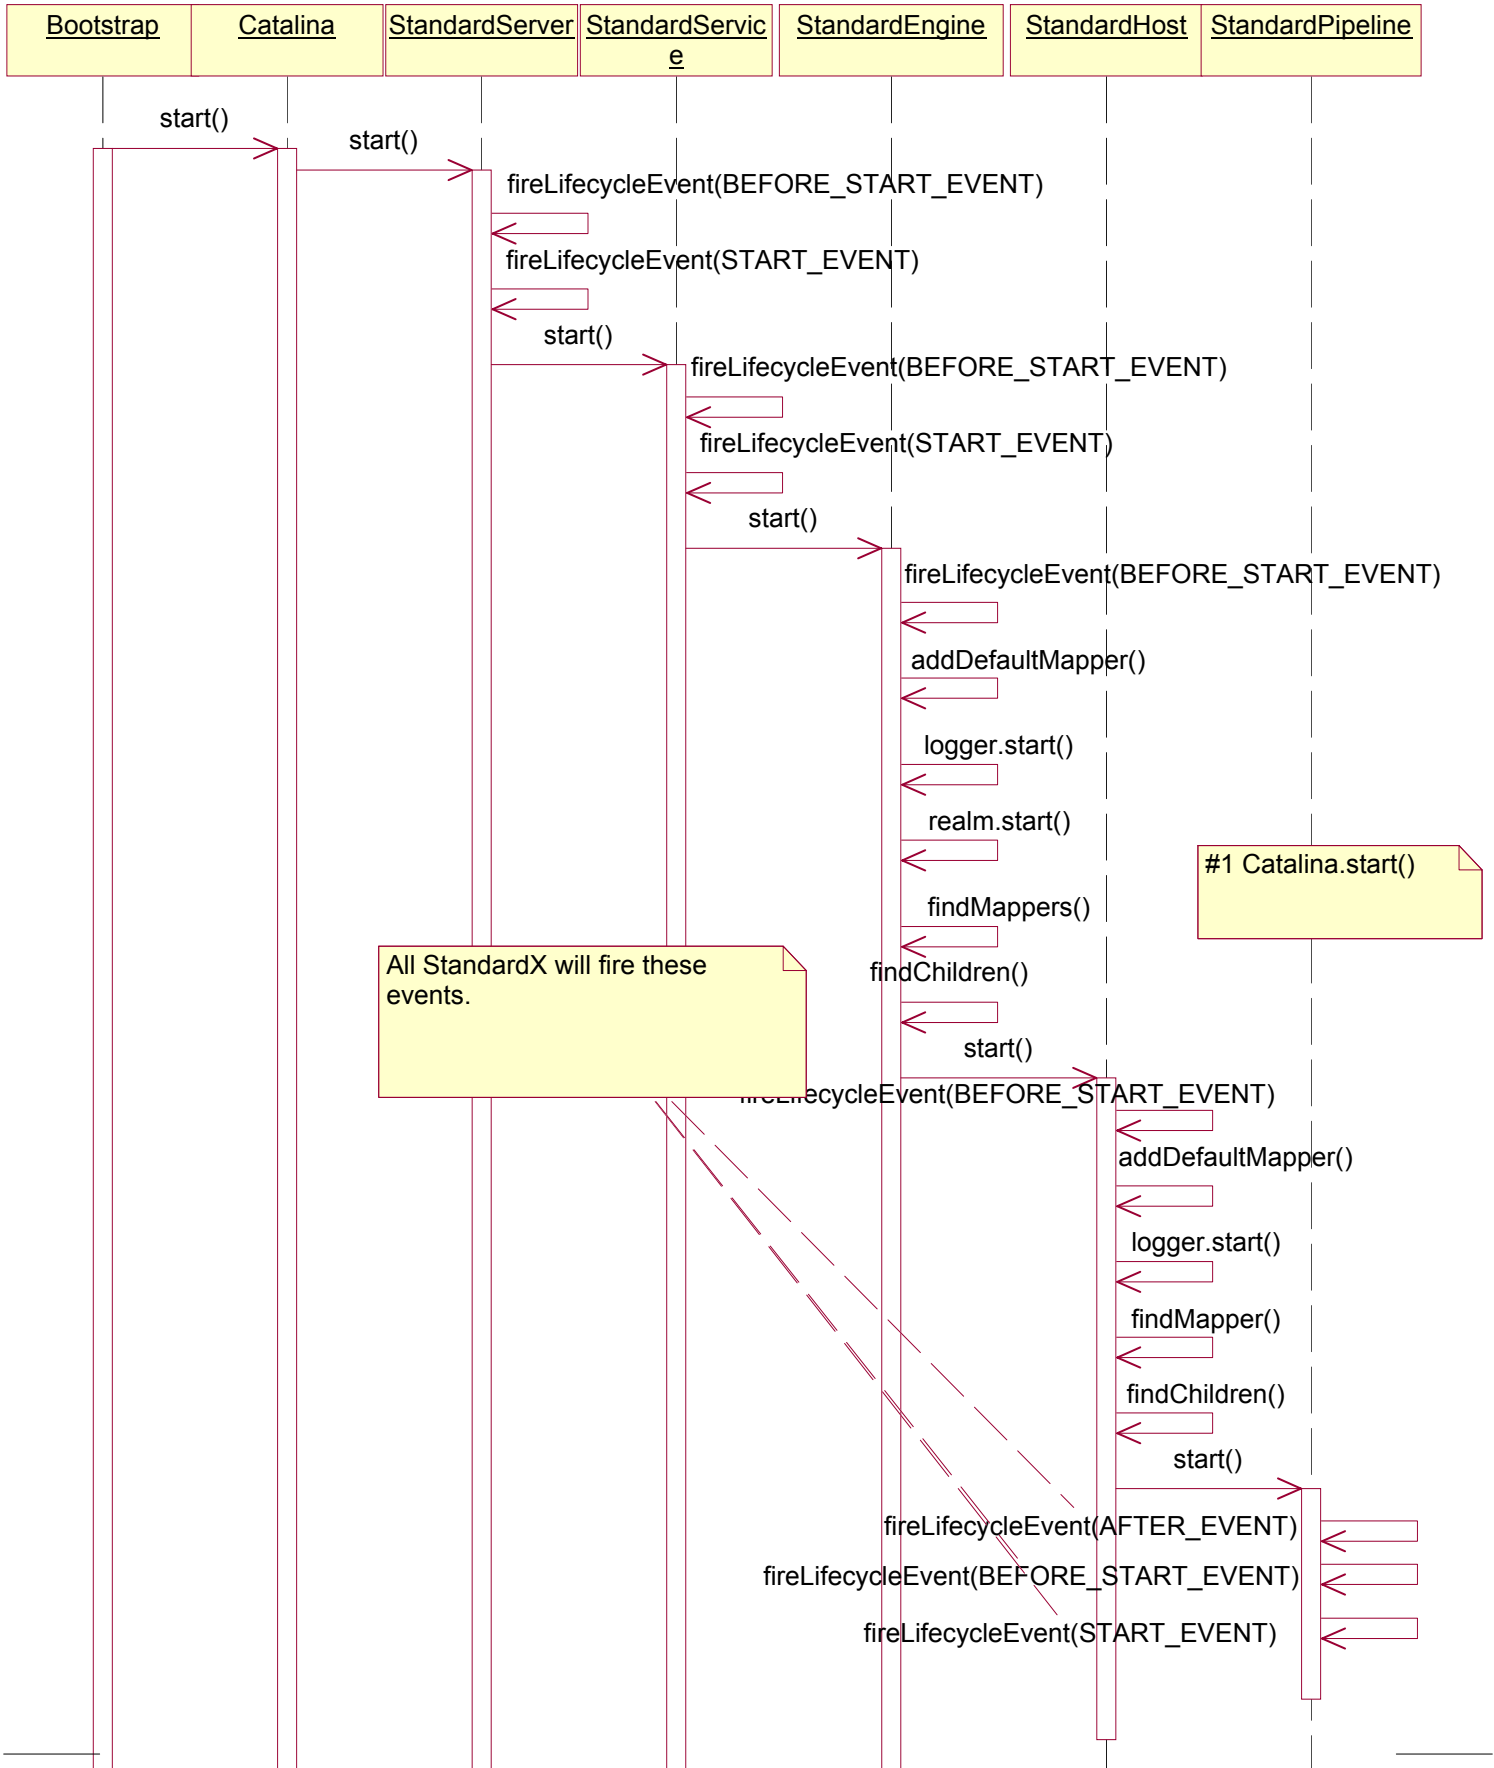

MBeans

#2
Catalina.initialize()

HostConfig.deployDescriptor()

#3 Catalina.start()

Deploy App.